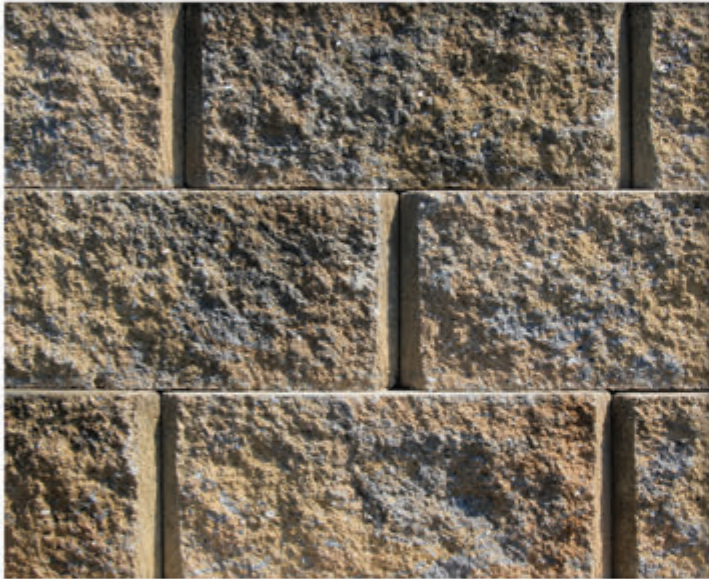

ROCKWOOD
RETAINING WALLS
A better way™

Aspen: Classic Colonial/Rustic 6 and 8 • Caps

Saddlebrown: Classic 8 • Caps

Sandlewood: Classic Colonial/Rustic 6 and 8 • Caps

Gray: Classic 6 Beveled • Classic 8 • Monument HD • Caps

Examples are shown are close representatives of each color. Refer to actual product samples when making color selection. 812